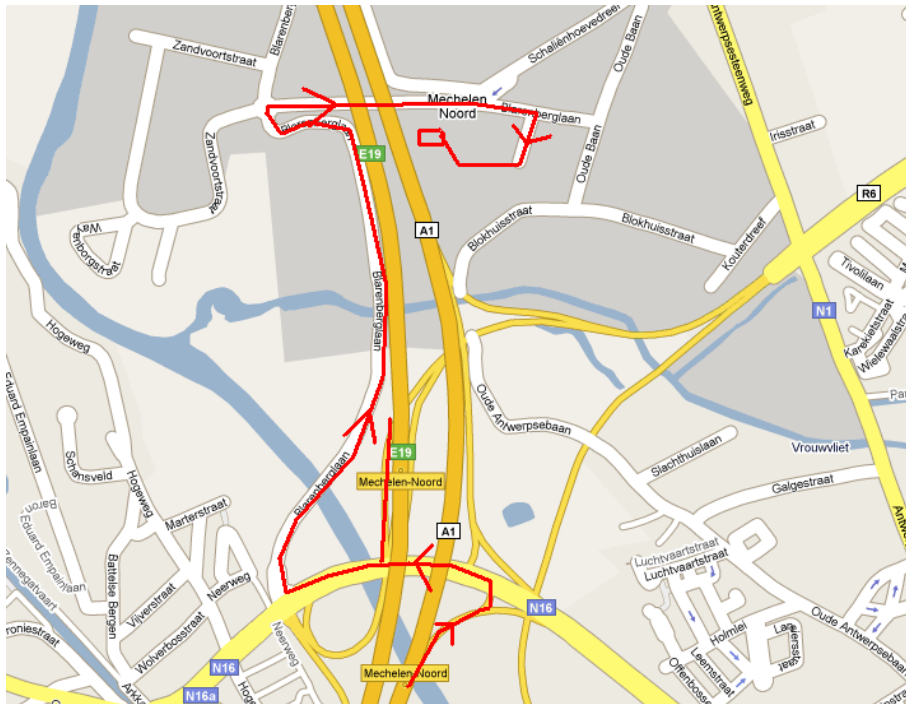

Directions Ordina Belgium HQ

Blarenberglaan 3B (ZONE F) - 2800 Mechelen - Belgium

From Brussels:

- Take the R0
- Follow the sign "E19 Cargo Antwerpen – Mechelen – Haacht A1" and take the E19/A1
- Take exit nr 9 "Mechelen Noord"
- At the traffic lights, turn left, follow the N16 and cross the bridge over the highway
- At the traffic lights, turn right into *Blarenberglaan* – Zone F
- On the traffic circle, take first exit into *Blarenberglaan*
- Cross the bridge, take first exit into *Blarenberglaan*

From Antwerp:

- Take the R1
- Follow the sign "E19 Brussel Mechelen A1" and take the E19/A1
- Take exit nr 9 "Mechelen Noord"
- At the traffic lights, cross the N16 into *Blarenberglaan*
- On the traffic circle, take first exit on your right into *Blarenberglaan*
- Cross the bridge, take first exit on your right into *Blarenberglaan*

From Leuven:

- Leave Mechelen and follow N1 – *Antwerpsesteenweg*
- Turn left and follow *Schaliënhoevedreef* (Campus Mechelen at your right hand side)
- After 500m turn left into *Blarenberglaan* – ZONE F
- Turn left into *Blarenberglaan*
- Turn right into *Blarenberglaan*